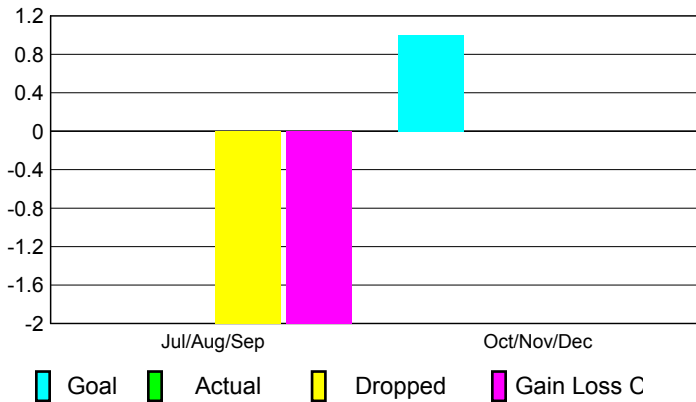

2010-2011 GMT Reports for District (or Undistricted) **District 13 B**

GMT: **STEVEN D SHERER**

Location: **OHIO**

GMT CA: **1**

CLUBS

Club Results
2010-2011

Clubs
2009-2010

Month	New Club Goal	Actual New Clubs	Actual Dropped Clubs	Gain/ Loss of Clubs	Gain/ Loss of Clubs
Jul/Aug/Sep	0	0	-2	-2	0
Oct/Nov/Dec	1	0	0	0	0
Totals	1	0	-2	-2	0

Club Results 2010-2011

Goal, New, Dropped, Gain/Loss

Comparison of Club Gain/Loss

Current Year Compared to the Previous Year

YTD Status Quo Clubs 2010-2011

Status Quo Clubs Compared to Status Quo Members

MEMBERSHIP